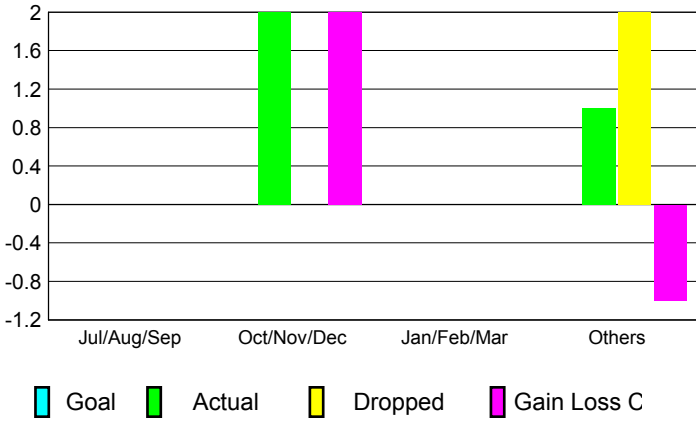

2012-2013 GMT Reports for District (or Undistricted) **District LC 1**

GMT: **Ricardo Shoiti Komatsu**

Location: **BRAZIL**

GMT CA: **3**

CLUBS

Month	New Club Goal	Actual New Clubs	Actual Dropped Clubs	Gain/Loss of Clubs
2012-2013				
Jul/Aug/Sep		0	0	0
Oct/Nov/Dec		2	0	2
Jan/Feb/Mar		0	0	0
Apr/May/June		1	2	-1
Totals		3	2	1

Club Results 2012-2013
Goal, New, Dropped, Gain/Loss

MEMBERSHIP

Month	Net Memb Goal	Actual New Memb	Actual Dropped Memb	Gain/Loss of Memb
2012-2013				
Jul/Aug/Sep		25	47	-22
Oct/Nov/Dec		91	72	19
Jan/Feb/Mar		15	30	-15
Apr/May/June		63	98	-35
Totals		194	247	-53