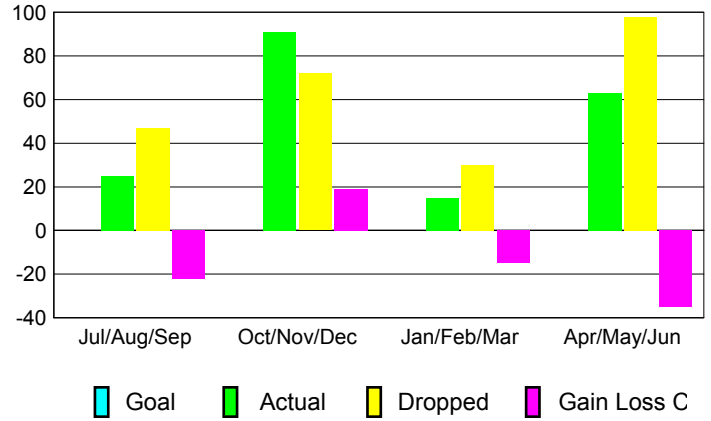

Membership Results 2012-2013
Goal, New, Dropped, Gain/Loss